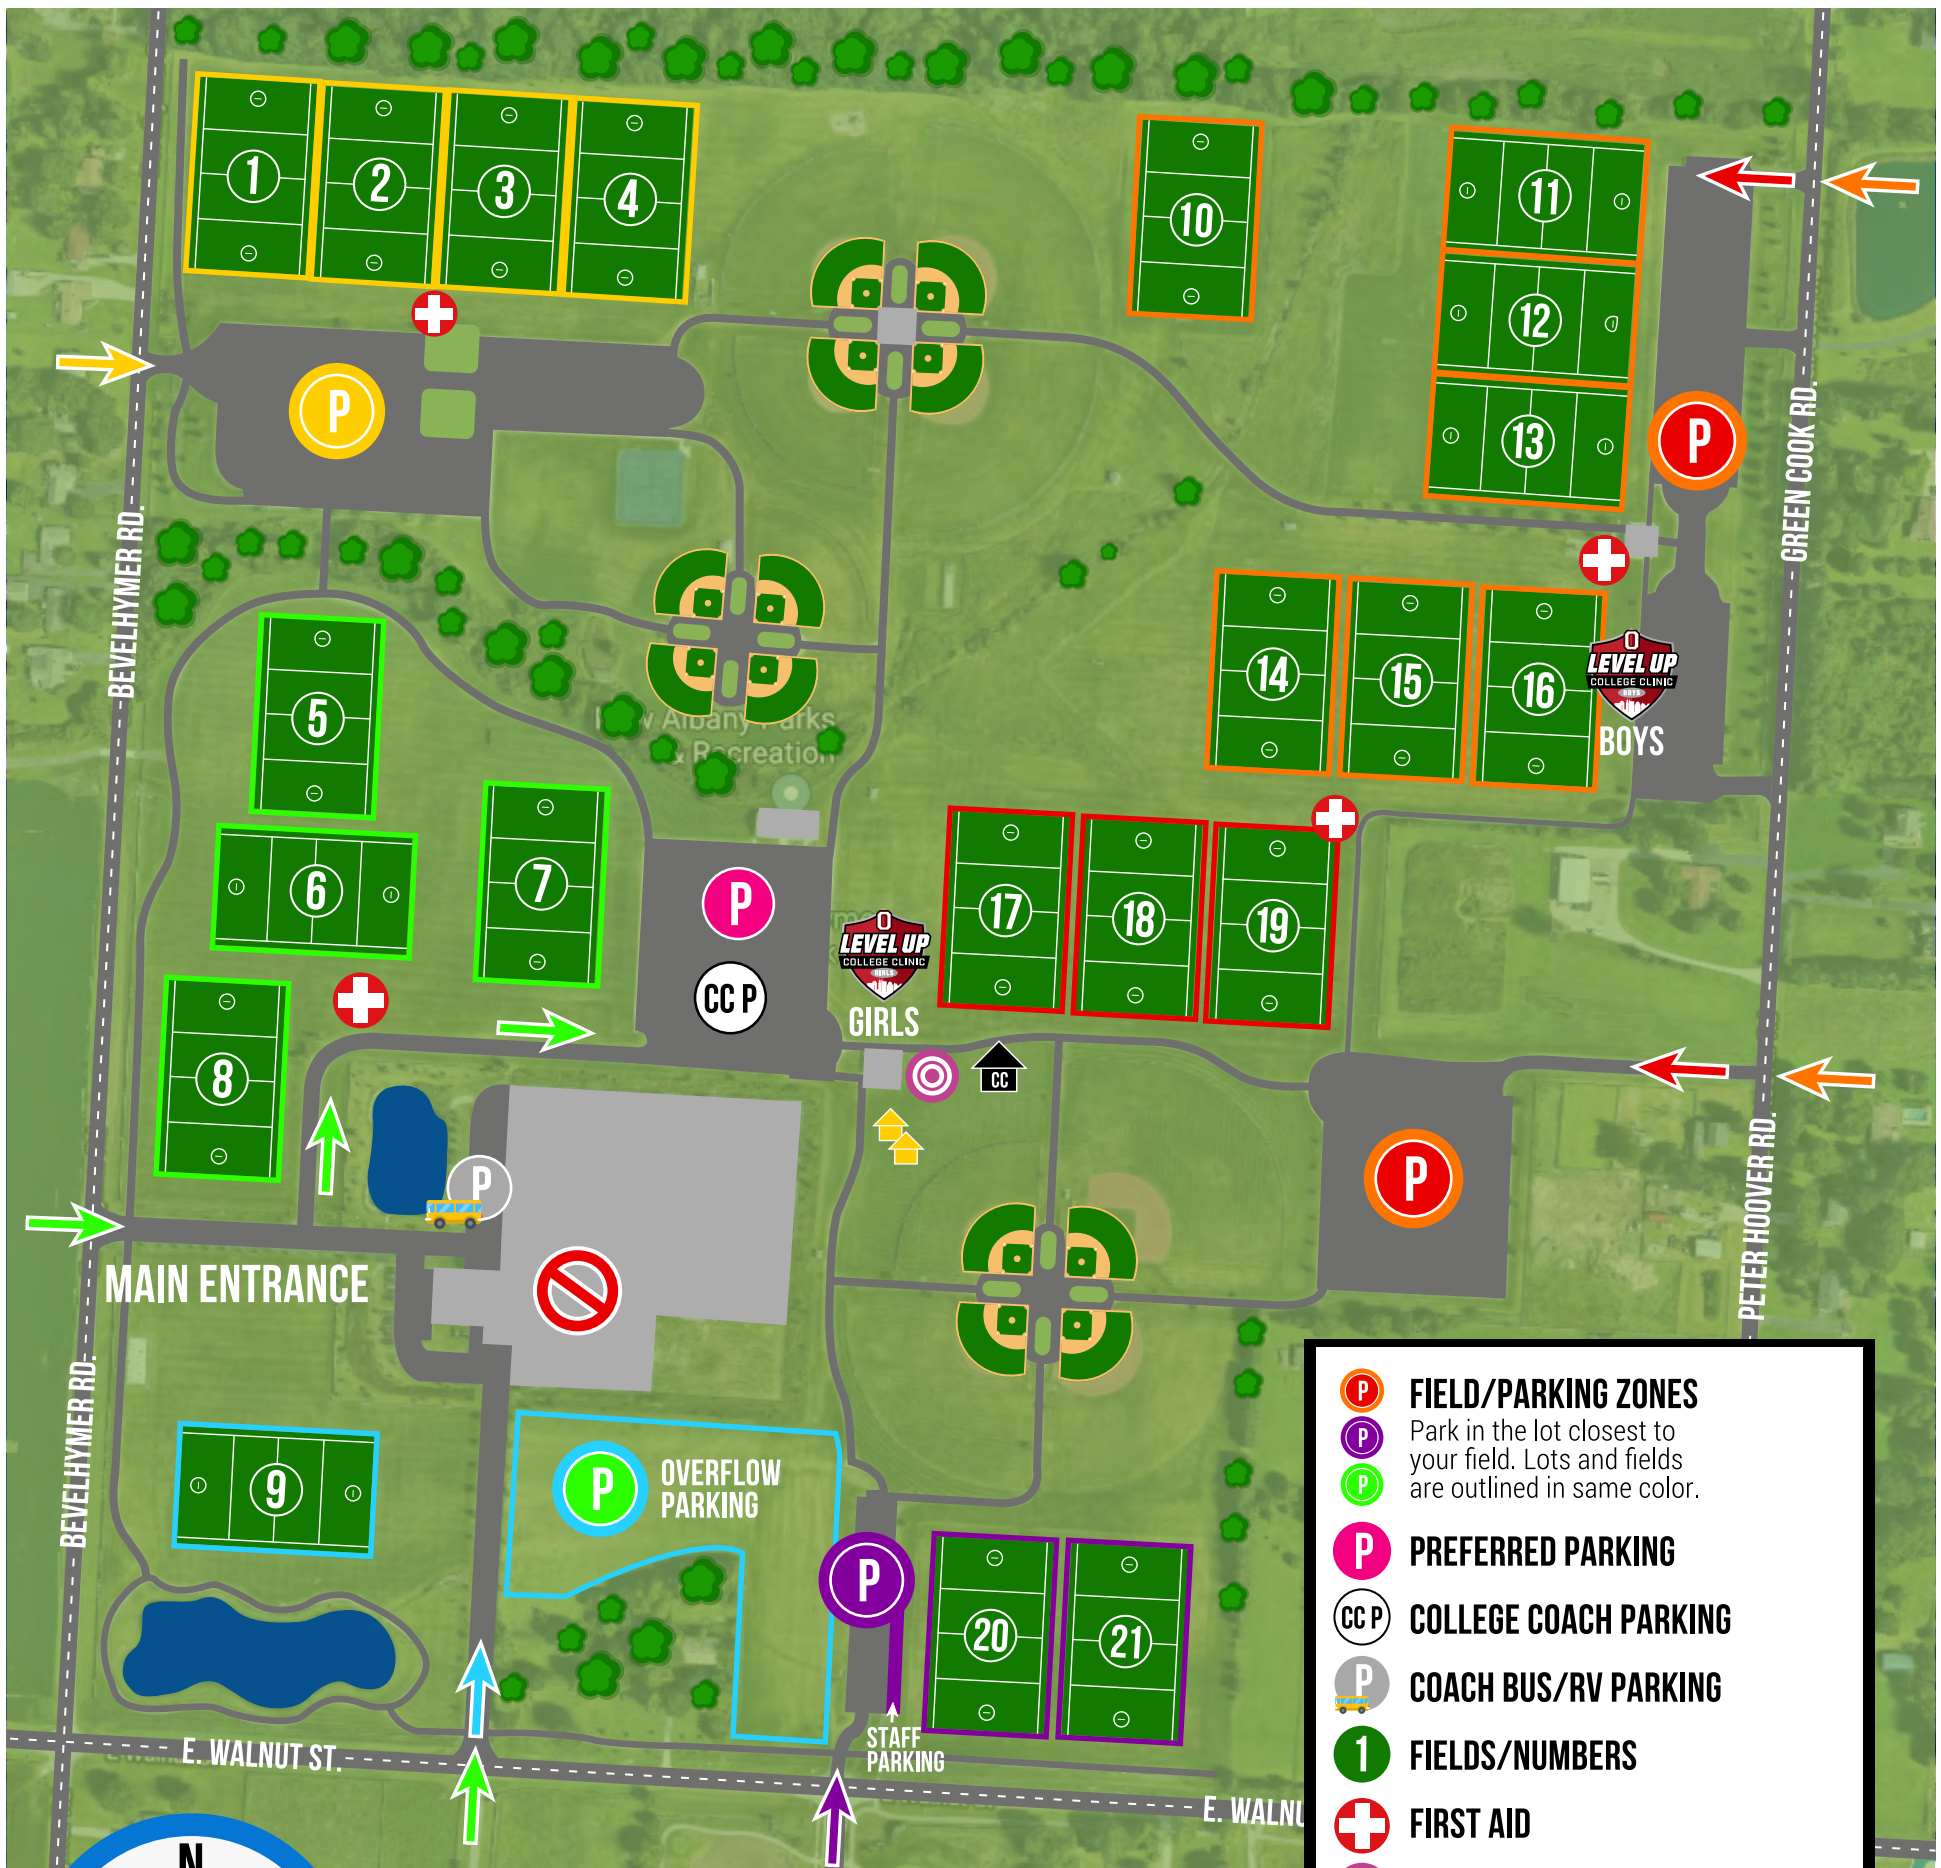

BEVELHYMER PARK 7950 BEVELHYMER ROAD, NEW ALBANY, OH 43054

- FIELD/PARKING ZONES**
- Park in the lot closest to your field. Lots and fields are outlined in same color.
- PREFERRED PARKING**
- PREFERRED PARKING**
- COLLEGE COACH PARKING**
- COACH BUS/RV PARKING**
- FIELDS/NUMBERS**
- FIRST AID**
- HEADQUARTERS**
- VENDOR VILLAGE**
- COLLEGE COACH HOSPITALITY TENT**
- LEVEL UP COLLEGE CLINICS**